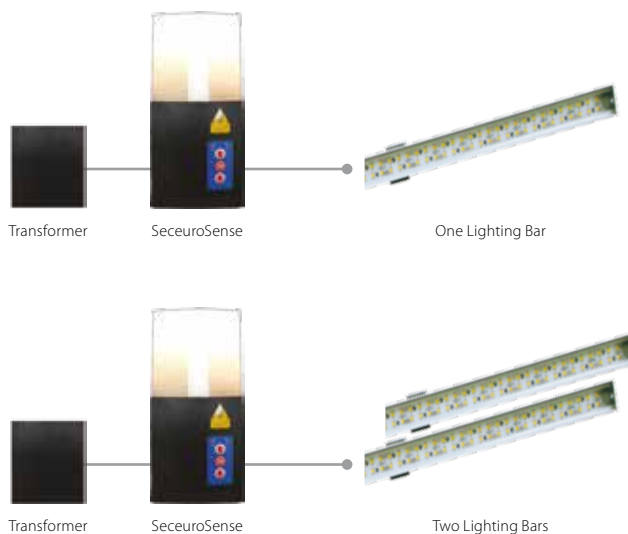

Internal/External Lighting